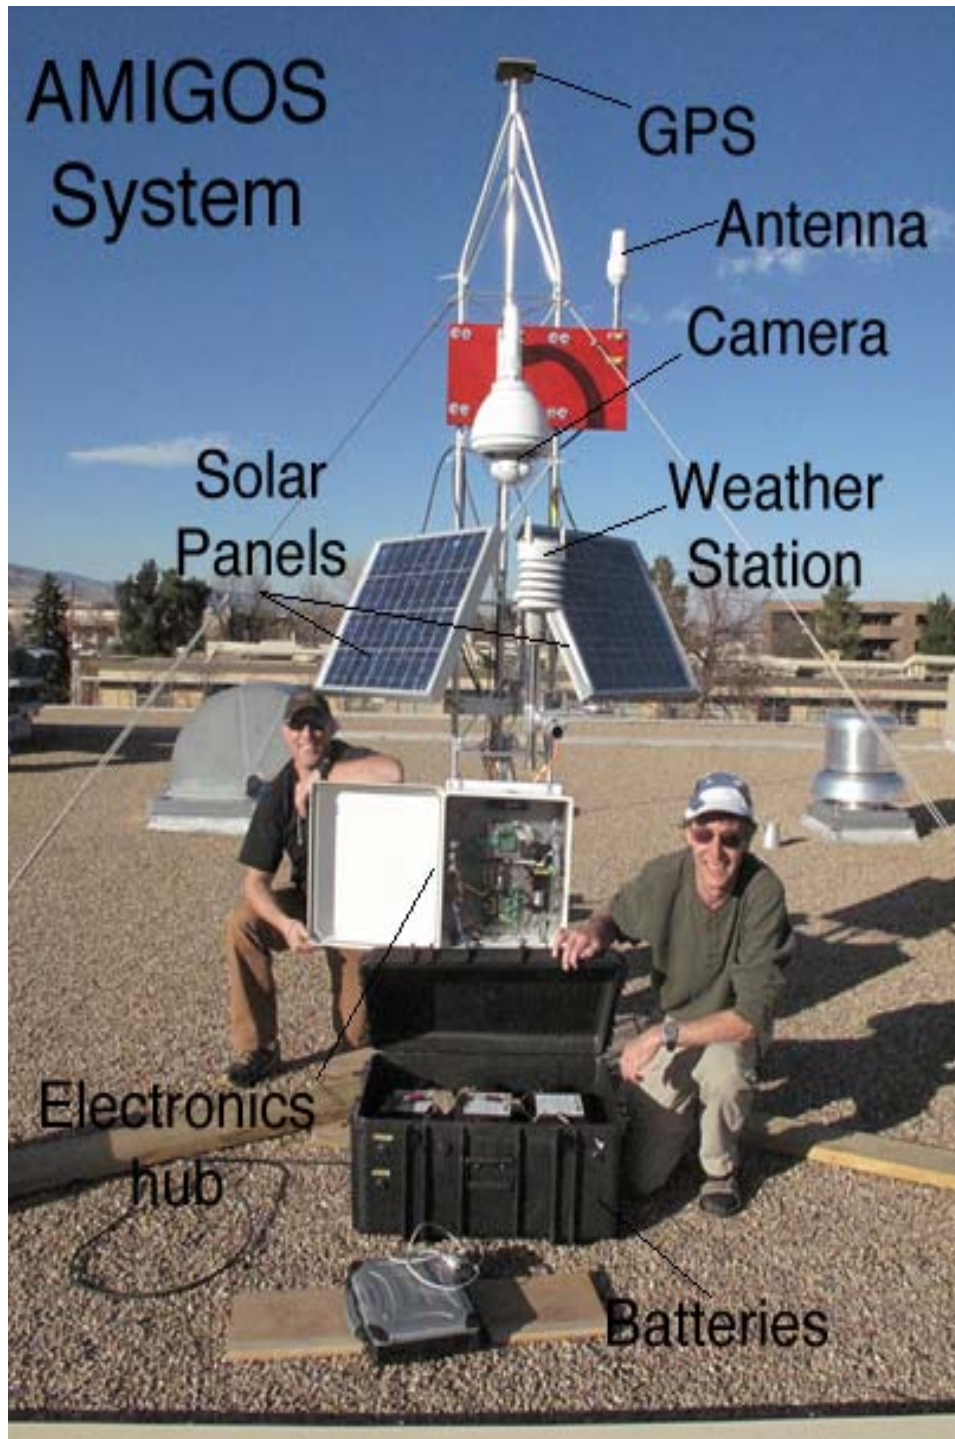

Control:
Triton ETN-LP Linux computer
Campbell CR-1000 data logger
INS Spider 5TX-EEC ethernet hub

Communications:
NAL A3LA-SA Iridium modem
DCB IP6600 router

Scar and Flask Sensors:
Vaisala WXT510 weather sensor
Apogee SP-212 pyranometers (2)
Sony PTZ color camera*
Topcon GRS-1 precision GPS*
Platinum thermistors (4)*

Site Beta Sensors:
Vaisala WXT510 weather sensor
Apogee SP-212 pyranometers (2)
Campbell SR50A Sonic ranging*
Garmin 17-HVS WAAS GPS*
Platinum thermistors (17)*

Scar and Flask Power:
Flexcharge 20NC12L12F charger
BP-340J 40 watt solar panels (3)
E31SLDGST Deka 12V batteries (4)*

Site Beta Power:
Flexcharge 20NC12L12F charger
BP-340J 40 watt solar panels (3)
E31SLDGST Deka 12V batteries (3)*