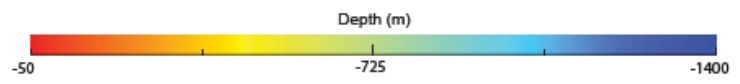

1. High Precision GPS Sites
   - GPS Rebound Stations, Seismic Systems & Balco Sites
   - ★ AMIGOS Sites
   - ★ Broadband Seismic Sites
   - ★ Ice Core Drilling Camp Site Beta
2. WGS 1984 UTM-Zone 20S