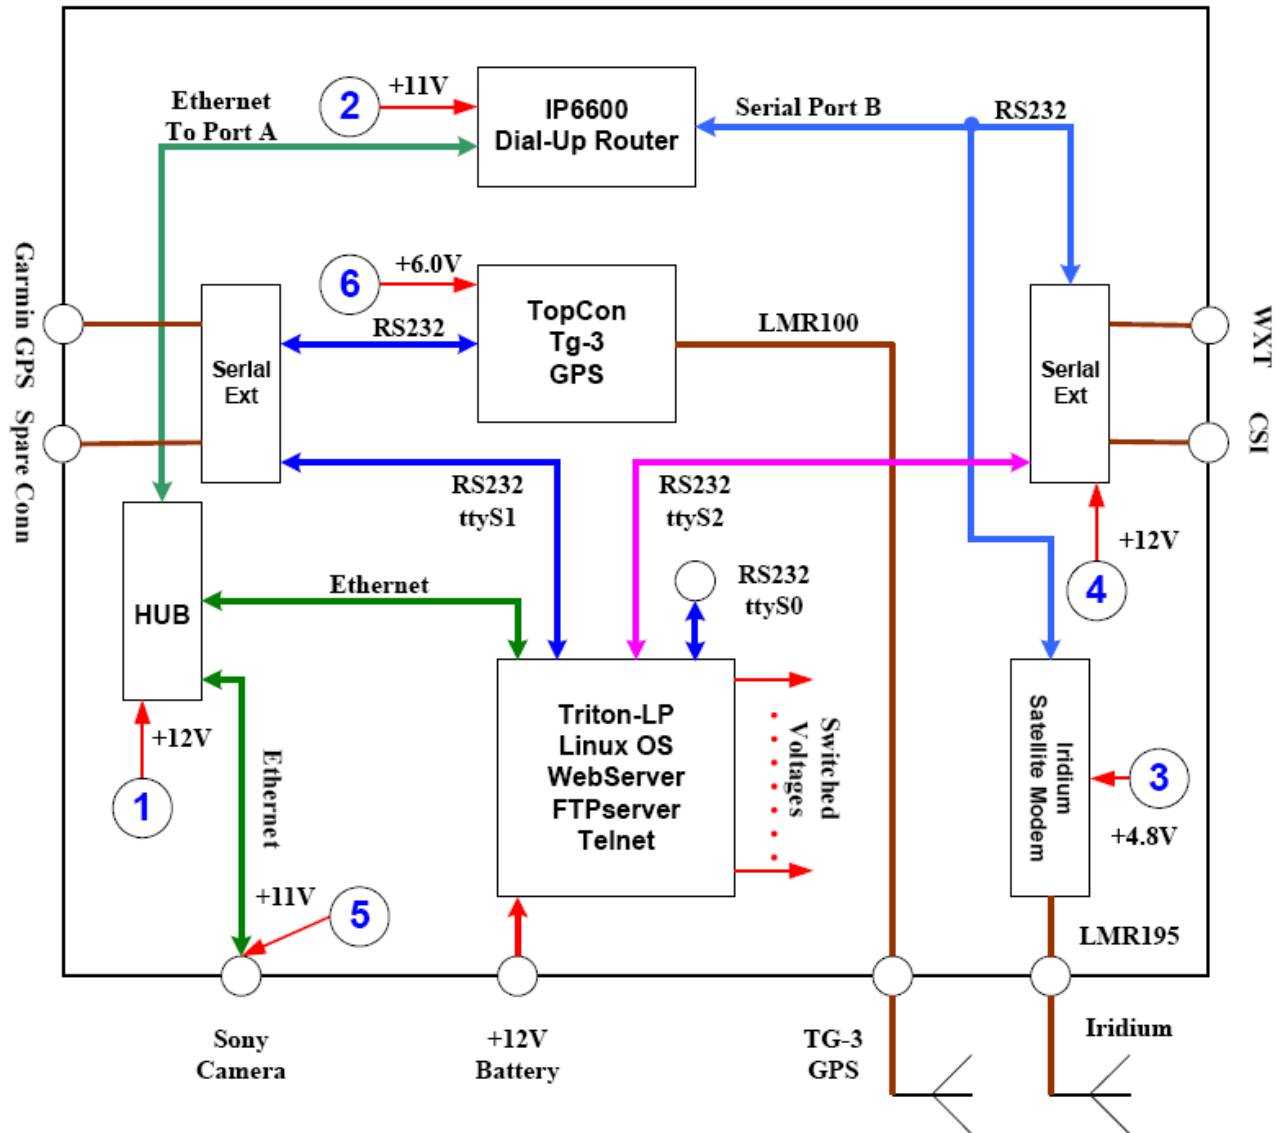

Control:
Triton ETN-LP Linux computer
Campbell CR-1000 data logger
INS Spider 5TX-EEC ethernet hub

Communications:
NAL A3LA-SA Iridium modem
DCB IP6600 router

Scar and Flask Sensors:
Vaisala WXT510 weather sensor
Apogee SP-212 pyranometers (2)
Sony PTZ color camera*
Topcon GRS-1 precision GPS*
Platinum thermistors (4)*

Site Beta Power:
Flexcharge 20NC12L12F charger
BP-340J 40 watt solar panels (3)
E31SLDGST Deka 12V batteries (3)*

Shelter box wiring diagram

Iridium ASCII Single Burst Data (SBD)

Each ASCII SBD message is limited to 120 bytes and is sent to 2 email addresses.