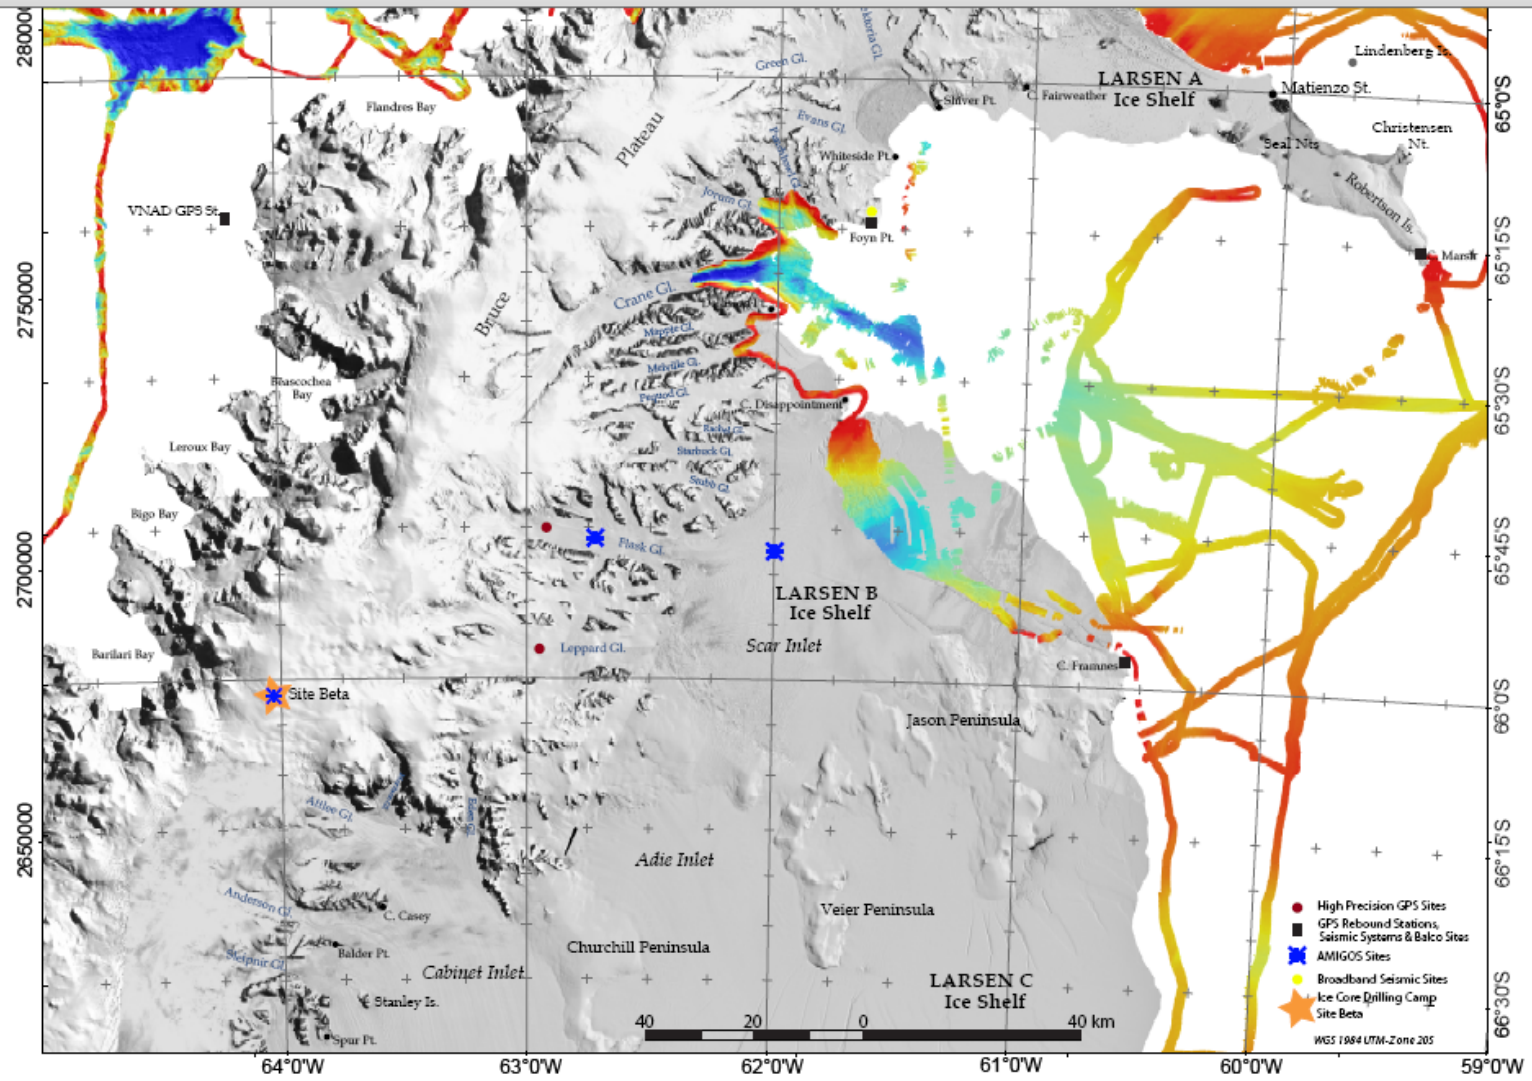

National Snow and Ice Data Center
Supporting Cryospheric Research Since 1976

Automated Met-Ice-Geo Observation Systems (AMIGOS) Deployed to Larsen B Region Feb 2010 using Iridium SBD, Dial-in and Dial-out Communications

Terry Haran & Ted Scambos: <http://nsidc.org>

Ronald Ross: <http://thistle.org>

- High Precision GPS Sites
 - GPS Rebound Stations, Seismic Systems & Balco Sites
 - ★ AMIGOS Sites
 - ★ Broadband Seismic Sites
 - ★ Ice Core Drilling Camp Site Beta
- WGS 1984 UTM-Zone 20S