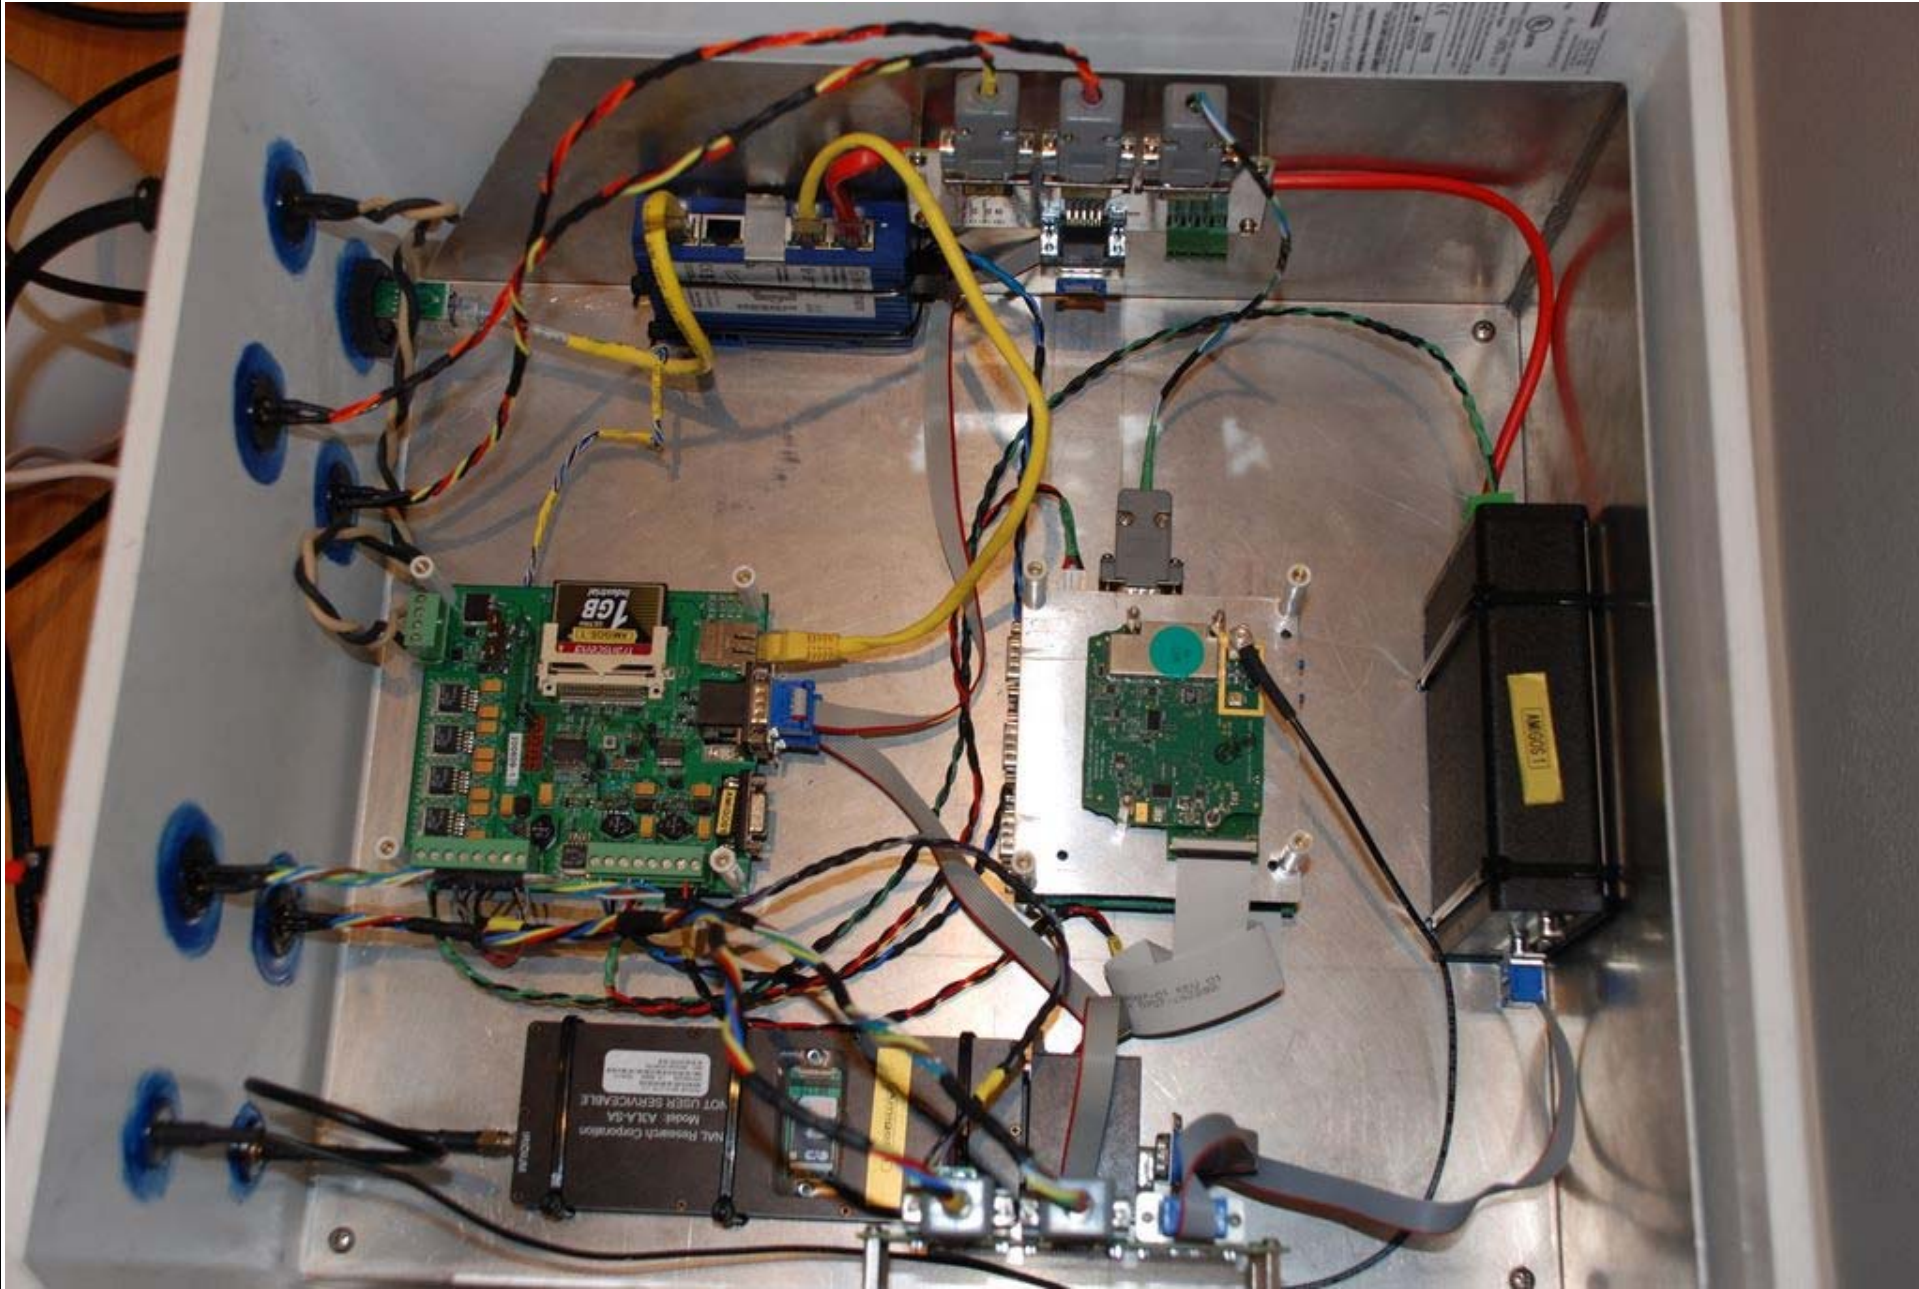

Control:
Triton ETN-LP Linux computer
Campbell CR-1000 data logger
INS Spider 5TX-EEC ethernet hub

Communications:
NAL A3LA-SA Iridium modem
DCB IP6600 router

Scar and Flask Sensors:
Vaisala WXT510 weather sensor
Apogee SP-212 pyranometers (2)
Sony PTZ color camera*
Topcon GRS-1 precision GPS*
Platinum thermistors (4)*

Site Beta Power:
Flexcharge 20NC12L12F charger
BP-340J 40 watt solar panels (3)
E31SLDGST Deka 12V batteries (3)*

Shelter box wiring diagram

Iridium ASCII Single Burst Data (SBD)

Each ASCII SBD message is limited to 120 bytes and is sent to 2 email addresses.